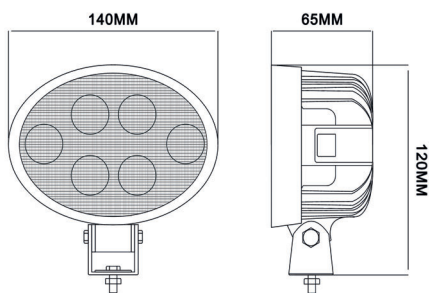

VSWD-WL611 Worklamp

R10

Part Number	Description
VSWD-WL611-F	30W OVAL LAMP - FLOOD BEAM
VSWD-WL611-S-B	30W OVAL LAMP - SPOT BEAM BLUE

Lumens	White 2500 Blue 1000	Approvals	ECE R10
Voltage	10-30v	IP Rating	IP67
LEDs	6 LEDs	Beam Pattern	White – Flood Blue - Spot
Mounting	Bracket Mounting	Additional Features	
Dimensions	120 x 140 x 65mm	Box Qty	20
Housing Material	Aluminium	Lens Material	Polycarbonate